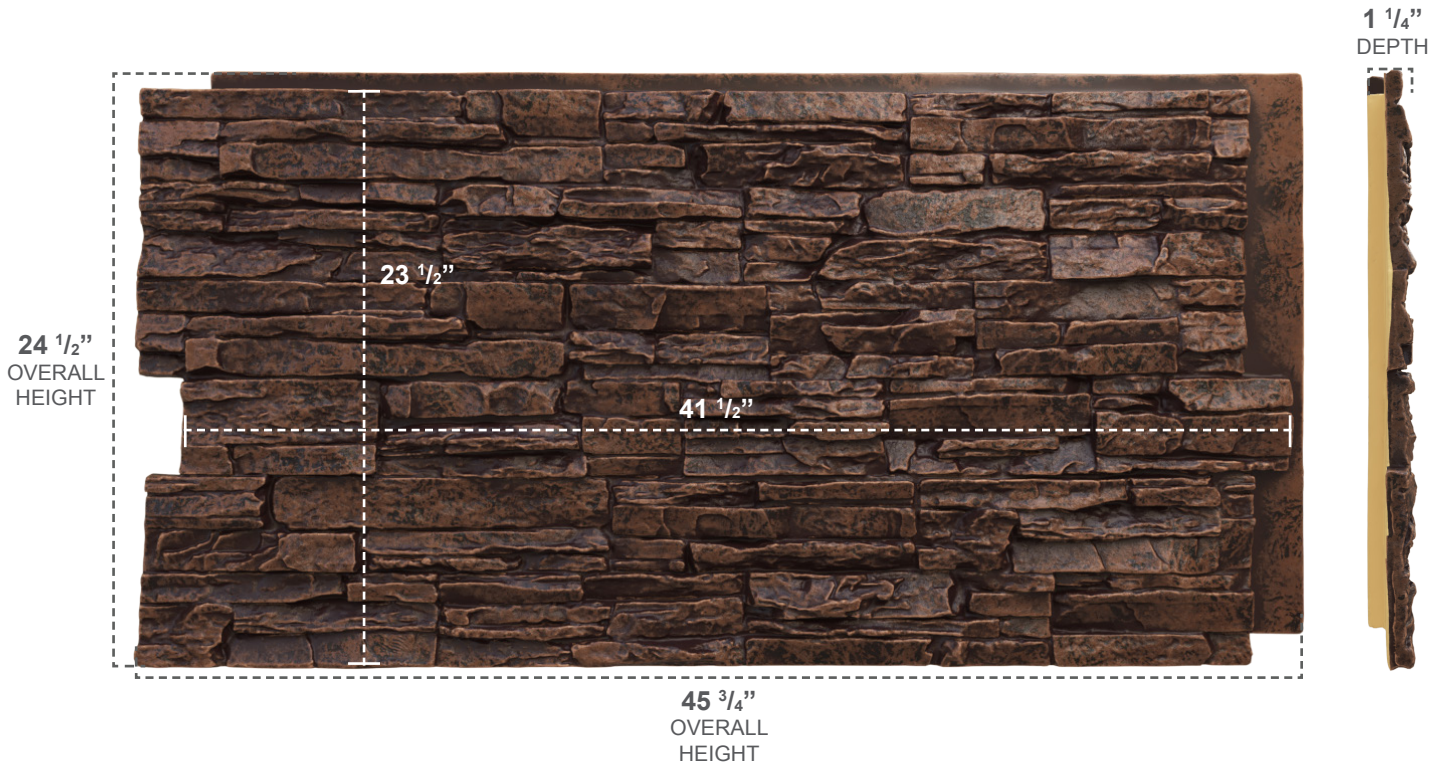

STONEWALL FAUX STONE PANELS

CANYON RIDGE

COLOR	WIDTH	HEIGHT	DEPTH
SEQUOIA VALLEY	45 3/4"	24 1/2"	1 1/4"

OTHER FINISH OPTIONS

CANYON BROWN

COLFAX

SEDONA

SLATE GRAY

SMOKEY RIDGE

.....
OVER 20 MORE
OPTIONS TO
CHOOSE FROM